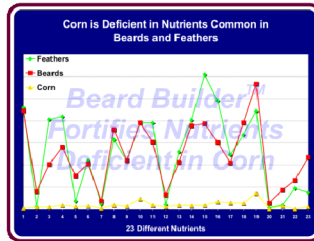

THE PROBLEM

Wild Turkey beards are modified feathers. The founders of FeatherTech realized that the negative effects of nutritional deficiencies are even more prominent and severe in the beards of tom turkeys. The continuously growing beard bristles break at the stress lines that result from these deficiencies.

THE PROBLEM

THE SOLUTION!

THE SOLUTION!

THE RESEARCH  
FOR DETAILS GO TO [www.feathertech.net](http://www.feathertech.net)

Our research discovered the nutritional deficiencies that cause stress lines in wild turkey beards and feathers. This research also proves that feed grains alone are naturally deficient in these nutrients and could exasperate the problem.

THE RESEARCH  
FOR DETAILS GO TO [www.feathertech.net](http://www.feathertech.net)

Having the balanced nutrition provided by Beard Builder™ wild turkey nutritional supplements available on a continuous basis maximizes the benefits to feather and beard development. Even a short-term (days rather than weeks) deficiency of key nutrients is detrimental, especially for the beard because it grows year round.